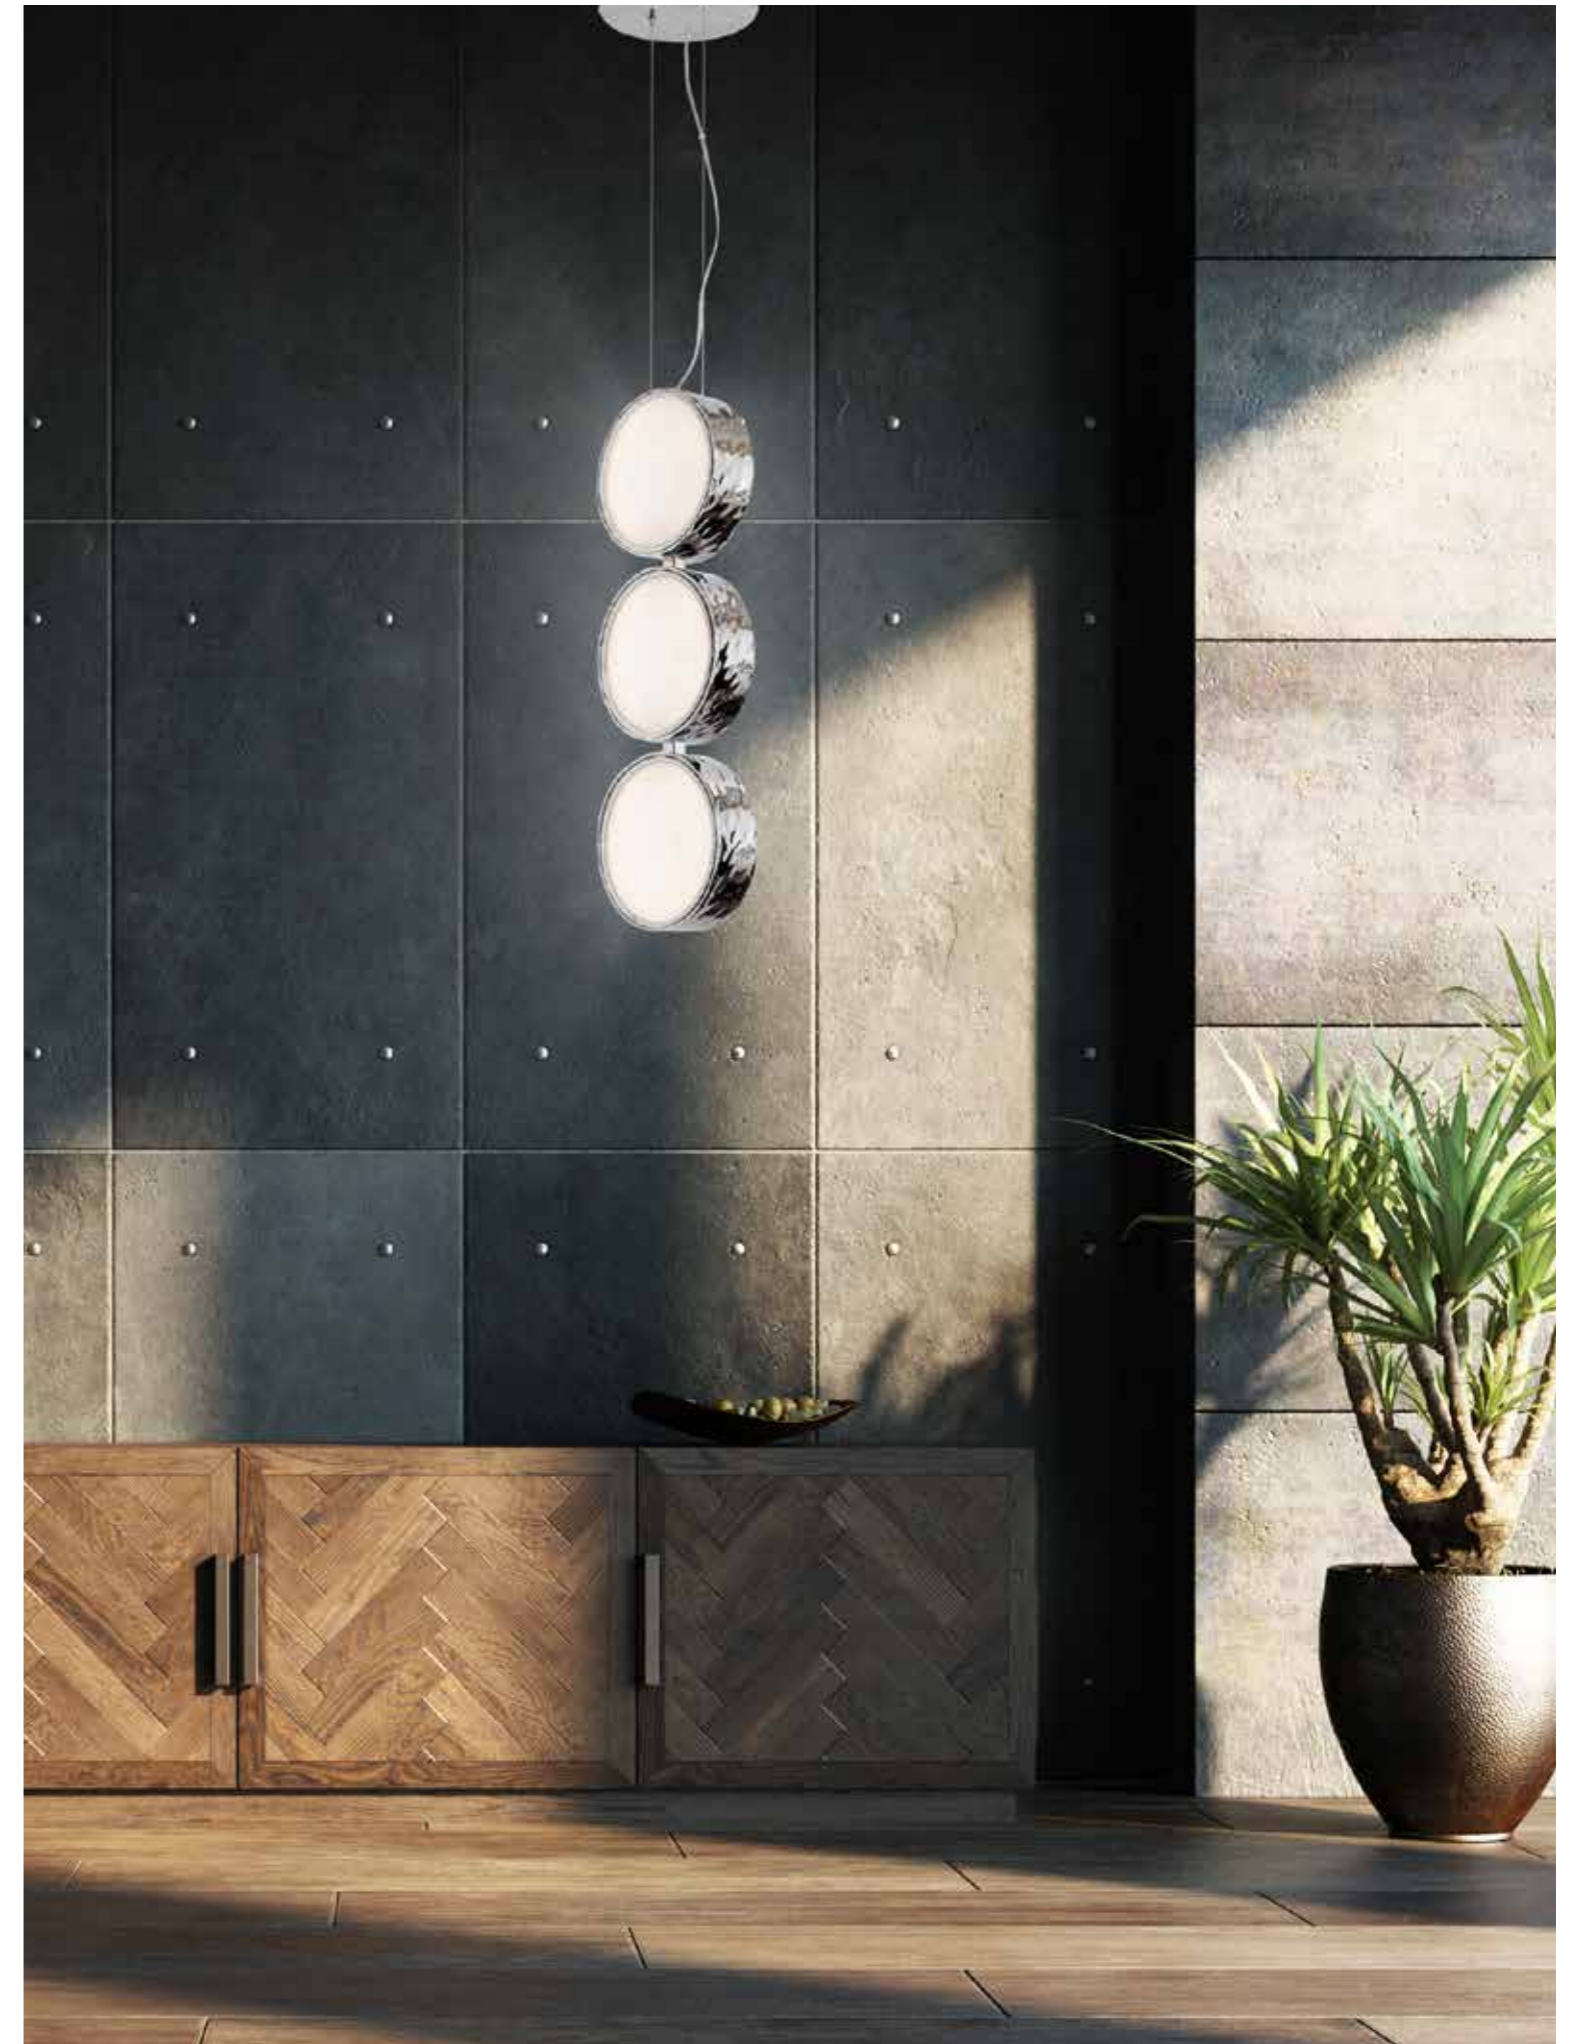

limelight **circle**

Ancora il cerchio con il senso di stare intorno e quindi insieme; con il senso di centro dove al centro c'è luce, calore e bellezza.

Circle again, with the sense of being around and therefore together; with the sense of center where in the center there is light, heat and beauty.

> **21085/PL3-OB**
Ø 50 cm. - H. 120 cm (adj.) 45W Strip Led

< **21200/S1-OB**
Ø 11,5 cm. - H.13,5 cm. 7,5W Strip Led

^ **21082/SR2-NB**
Ø 45 cm. - H.22 cm. 30W Strip Led

< **21083/SR4-GS**
Ø 92 cm. - H.22 cm. 60W Strip Led

^ **21204/PL5-CB**
Ø 35 cm. - H.100 (adj.) cm 37,5W Strip Led

> **21081/S3-CB**
Ø 22 cm. - H.70 cm. 45W Strip Led

→ **21202/S3-OS**

Ø 11,5 cm. - H.46 cm. 22,5W Strip Led

> **21203/S7-NB**
Ø 11,5 cm. - H.110 cm 52,5W Strip Led

> **21088/V3-CB**

Ø 53 cm. - H.70 cm. 30W Strip Led

< **21211/SG-GB**

Ø 92x22 cm. - H.7 cm 30W Strip Led

^ **21216/A2-CB**

Ø 26 cm. - H.6 cm. Sp.16 cm.
15W Strip Led

> **21215/A1-NB**

Ø 11,5 cm. - H.6 cm. Sp.17 cm.
7,5W Strip Led